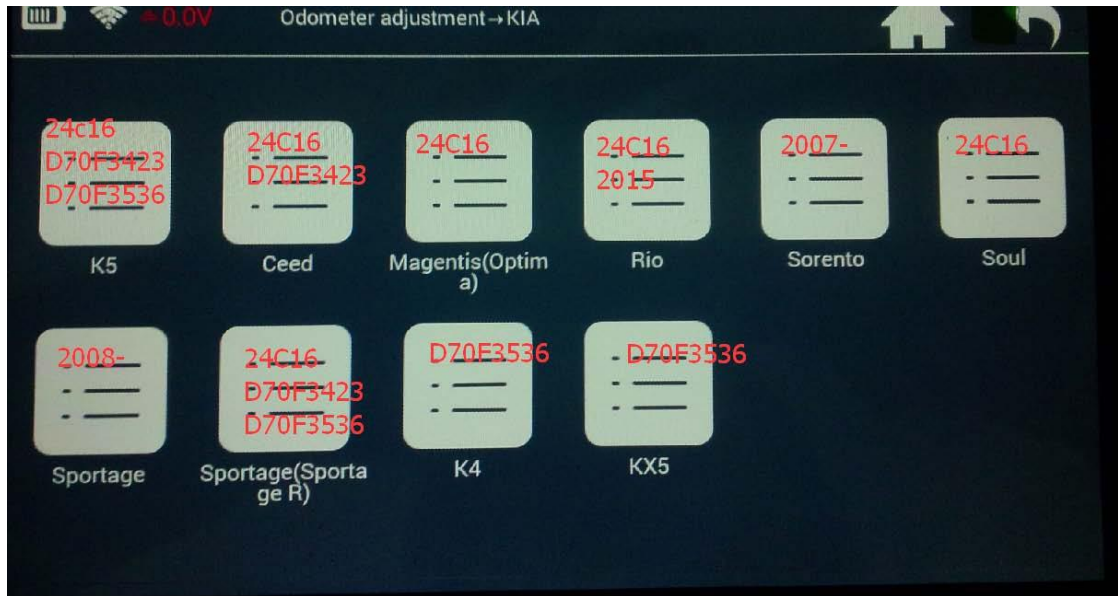

More to be upgraded...
Thanks.